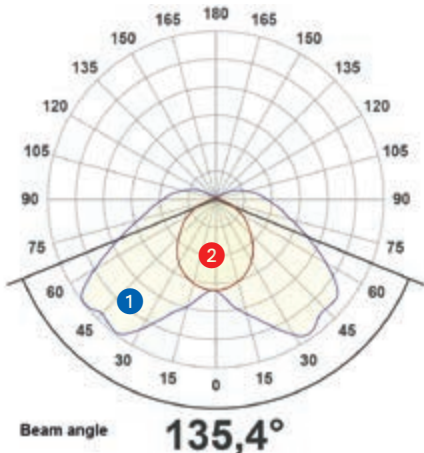

## Beam angle

The beam angle of 135° is similar to that of traditional moisture-proof lamps.

- 1 Longitudinal installation
- 2 Crosswise installation

## Light spectrum

Moisture-proof LED lamp*		12	15
Length	mm	1275	1575
Power	W	27	36
Light output	lm	2900	3700
Efficiency	lm/W	107	103
Colour temperature	K	2800 (warm white)	2800 (warm white)
Beam angle	°	135	135