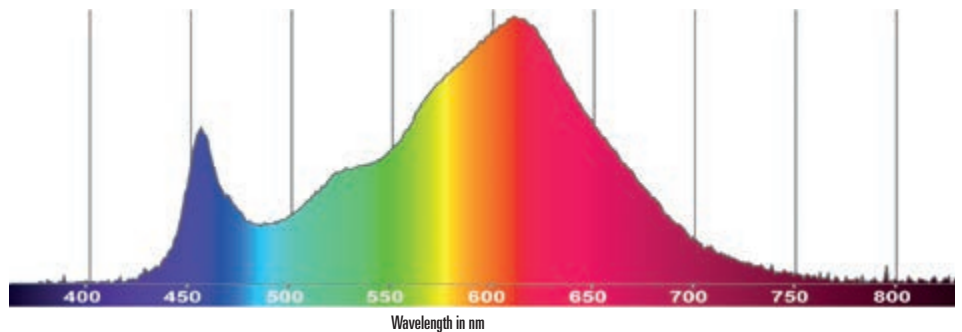

Light spectrum

Moisture-proof LED lamp*		12	15
Length	mm	1275	1575
Power	W	27	36
Light output	lm	2900	3700
Efficiency	lm/W	107	103
Colour temperature	K	2800 (warm white)	2800 (warm white)
Beam angle	°	135	135

* Supply voltage: 220–240 V AC 50/60 Hz; 1–10 V current sink; operating temperature from -20 °C to +40 °C

Big Dutchman.

Europe, Middle East & Africa:
Big Dutchman International GmbH
P.O. Box 1163 - 49360 Vechta, Germany
Tel. +49(0)4447 801-0 · Fax -237
big@bigdutchman.de
www.bigdutchman.de

USA: Big Dutchman, Inc.
Tel. +1 616 392 5981 · bigd@bigdutchmanusa.com
www.bigdutchmanusa.com

Brazil: Big Dutchman (Brasil) Ltda.
Tel. +55 16 2108 5310 · bdb@bigdutchman.com.br
www.bigdutchman.com.br

Russia: 000 "Big Dutchman"
Tel. +7 495 229 5161 · big@bigdutchman.ru · www.bigdutchman.ru

Asia/Pacific: BD Agriculture (Malaysia) Sdn. Bhd.
Tel. +60 33 34 83 555 · bdasia@bigdutchman.com · www.bigdutchman.com

China: Big Dutchman (Tianjin) Livestock Equipment Co., Ltd.
Tel. +86 10 6476 1888 · bdcnsales@bigdutchman.com
www.bigdutchmanchina.com