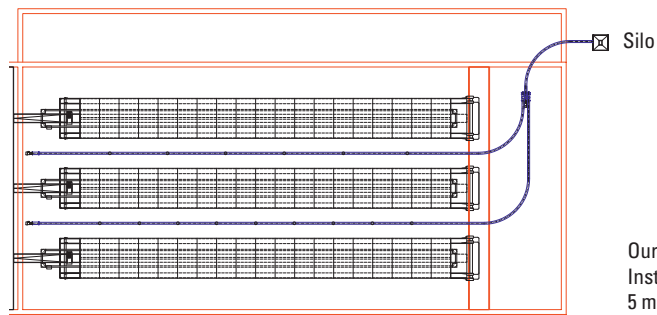

A swinging plate with a coarse surface is suspended below a drop pipe with attractive feed such as wheat. When a hen picks onto the plate or nudges it from the side, this movement dispenses a small amount of feed that the hens can then peck. The specially coated surface of the

plate incidentally also wears down the beak in a natural manner. Grains dropping into the litter additionally promote the natural scratching behaviour.

PickPuck can be installed in the aisle area

Cross section of the house: PickPuck with automatic filling

Our recommendation:
Install PickPuck every 4 to 5 meters.

PickPuck can be installed in the litter aisles of aviaries or in the winter garden. Its height can be adjusted. The amount of feed that is dispensed when the plate is moved can be regulated at the hopper. Any type of conveying system (e.g. a