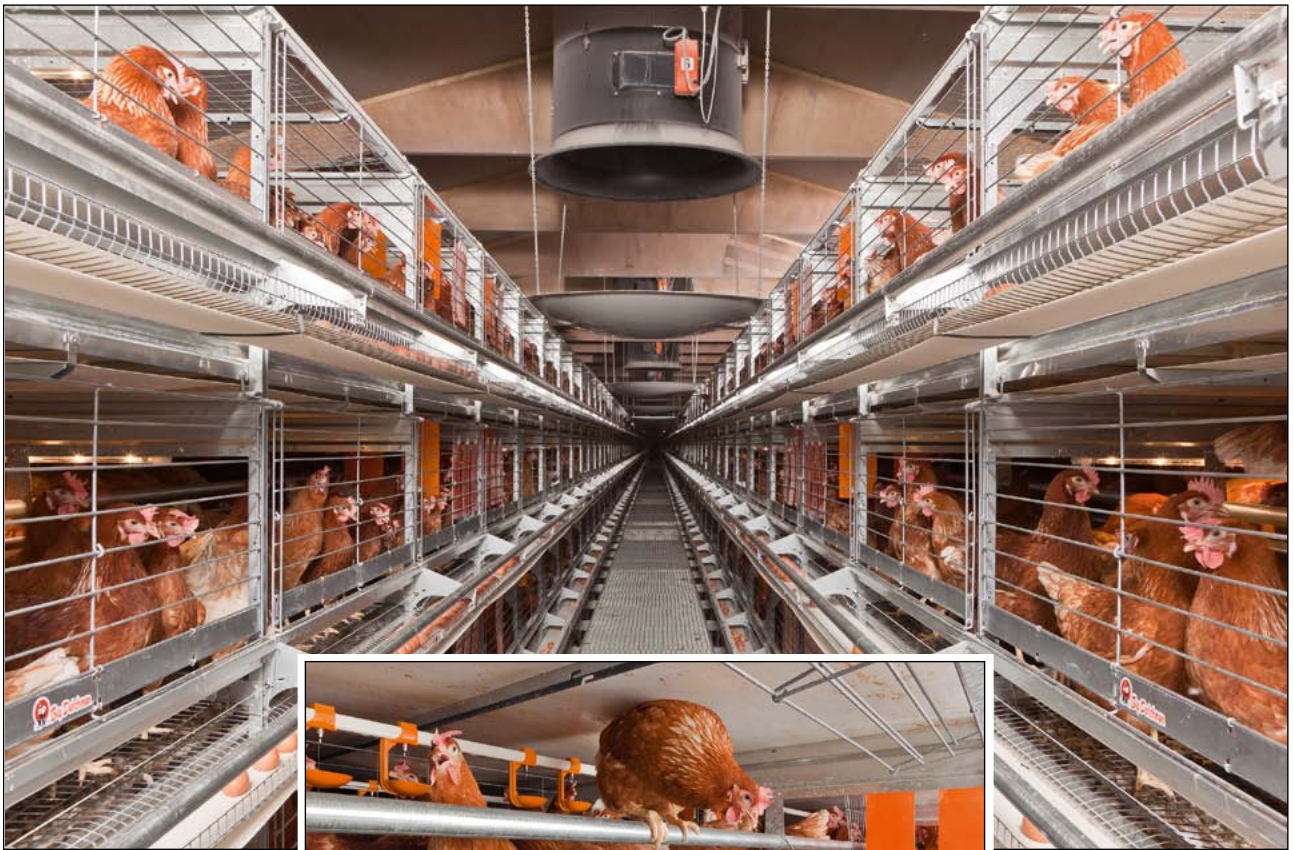

Big Dutchman®

EUROVENT 2240-EU

Improvement of a Bestseller:
The next generation system for maximum profitability

EUROVENT 2240-EU: EU-compliant, animal-friendly, hygienic

With the **EV 2240-EU**, Big Dutchman offers you a new system for efficient, animal-friendly and safe egg production. Its main advantages are the high functionality and profitability, excellent hygienic conditions

and comfort of use. The system depth of 2.24 m in the animal area including centre partition allows for a group size of 54 hens. The concise structural system layout (nest, litter area, perches, feed and water

supply) provides ample freedom of movement and thus permits the hens to act out their natural behaviour.

The advantages at a glance:

- ✓ Egg belt width of 150 mm and EggSaver for optimum egg quality
- ✓ Flexible nest curtain for undisturbed egg laying
- ✓ Reliable feed supply by means of the CHAMPION feed chain → trough is used from both sides
- ✓ No additional technological requirements for litter supply → delivery by means of the feed chain
- ✓ Litter mat Wellix with integrated claw shortener, long service life
- ✓ Comfortable folding grilles for easy access to the installation → one-hand operation
- ✓ LED tube lamps inside the installation ensure an optimal illumination of the activity area
- ✓ Rugged design
- ✓ Trouble-free erection of 3 to 9 tiers with intermediate ceilings
- ✓ Zinc-aluminium coated grilles for very good corrosion-protection