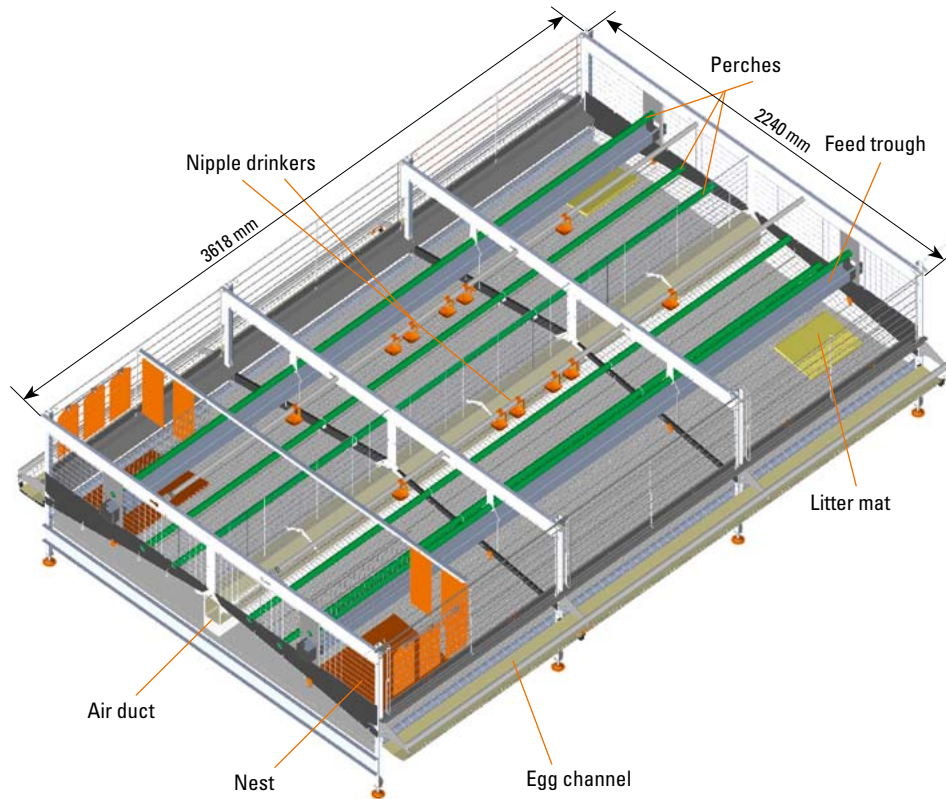

Big Dutchman®

EUROVENT 2240-EU

Improvement of a Bestseller:
The next generation system for maximum profitability

EUROVENT 2240-EU: EU-compliant, animal-friendly, hygienic

With the **EV 2240-EU**, Big Dutchman offers you a new system for efficient, animal-friendly and safe egg production. Its main advantages are the high functionality and profitability, excellent hygienic conditions

and comfort of use. The system depth of 2.24 m in the animal area including centre partition allows for a group size of 54 hens. The concise structural system layout (nest, litter area, perches, feed and water

supply) provides ample freedom of movement and thus permits the hens to act out their natural behaviour.

The advantages at a glance:

- ✓ Egg belt width of 150 mm and EggSaver for optimum egg quality
- ✓ Flexible nest curtain for undisturbed egg laying
- ✓ Reliable feed supply by means of the CHAMPION feed chain → trough is used from both sides
- ✓ No additional technological requirements for litter supply → delivery by means of the feed chain
- ✓ Litter mat Wellix with integrated claw shortener, long service life
- ✓ Comfortable folding grilles for easy access to the installation → one-hand operation
- ✓ LED tube lamps inside the installation ensure an optimal illumination of the activity area
- ✓ Rugged design
- ✓ Trouble-free erection of 3 to 9 tiers with intermediate ceilings
- ✓ Zinc-aluminium coated grilles for very good corrosion-protection